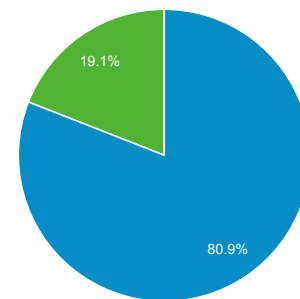

#### Pageviews

Sessions  
**14,185,899**

Users  
**2,826,809**

Pageviews  
**23,416,385**

Pages / Session  
**1.65**

Avg. Session Duration  
**00:02:35**

Bounce Rate  
**69.40%**

% New Sessions  
**19.04%**

Returning Visitor New Visitor

Language	Sessions	% Sessions
1. en-us	10,963,571	77.28%
2. en-gb	1,882,605	13.27%
3. ar	529,050	3.73%
4. ar-ae	391,450	2.76%
5. en-in	90,468	0.64%
6. en	71,037	0.50%
7. ar-eg	56,878	0.40%
8. en-au	26,521	0.19%
9. ar-sa	17,077	0.12%
10. fr-fr	15,877	0.11%