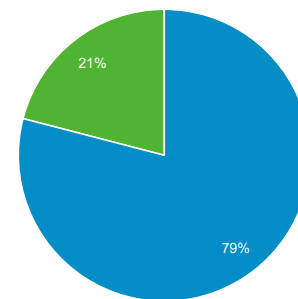

Audience Overview

All Users
100.00% Sessions

Jan 1, 2018 - Dec 31, 2018

Overview

Pageviews

Sessions
12,885,270

Users
2,829,726

Pageviews
25,707,060

Pages / Session
2.00

Avg. Session Duration
00:02:49

Bounce Rate
62.08%

% New Sessions
20.94%

Returning Visitor New Visitor

Language	Sessions	% Sessions
1. en-us	10,198,882	79.15%
2. en-gb	1,483,718	11.51%
3. ar	494,654	3.84%
4. ar-ae	415,943	3.23%
5. en-in	70,607	0.55%
6. en	46,528	0.36%
7. ar-eg	28,473	0.22%
8. ar-sa	28,164	0.22%
9. en-au	18,590	0.14%
10. zh-cn	11,893	0.09%